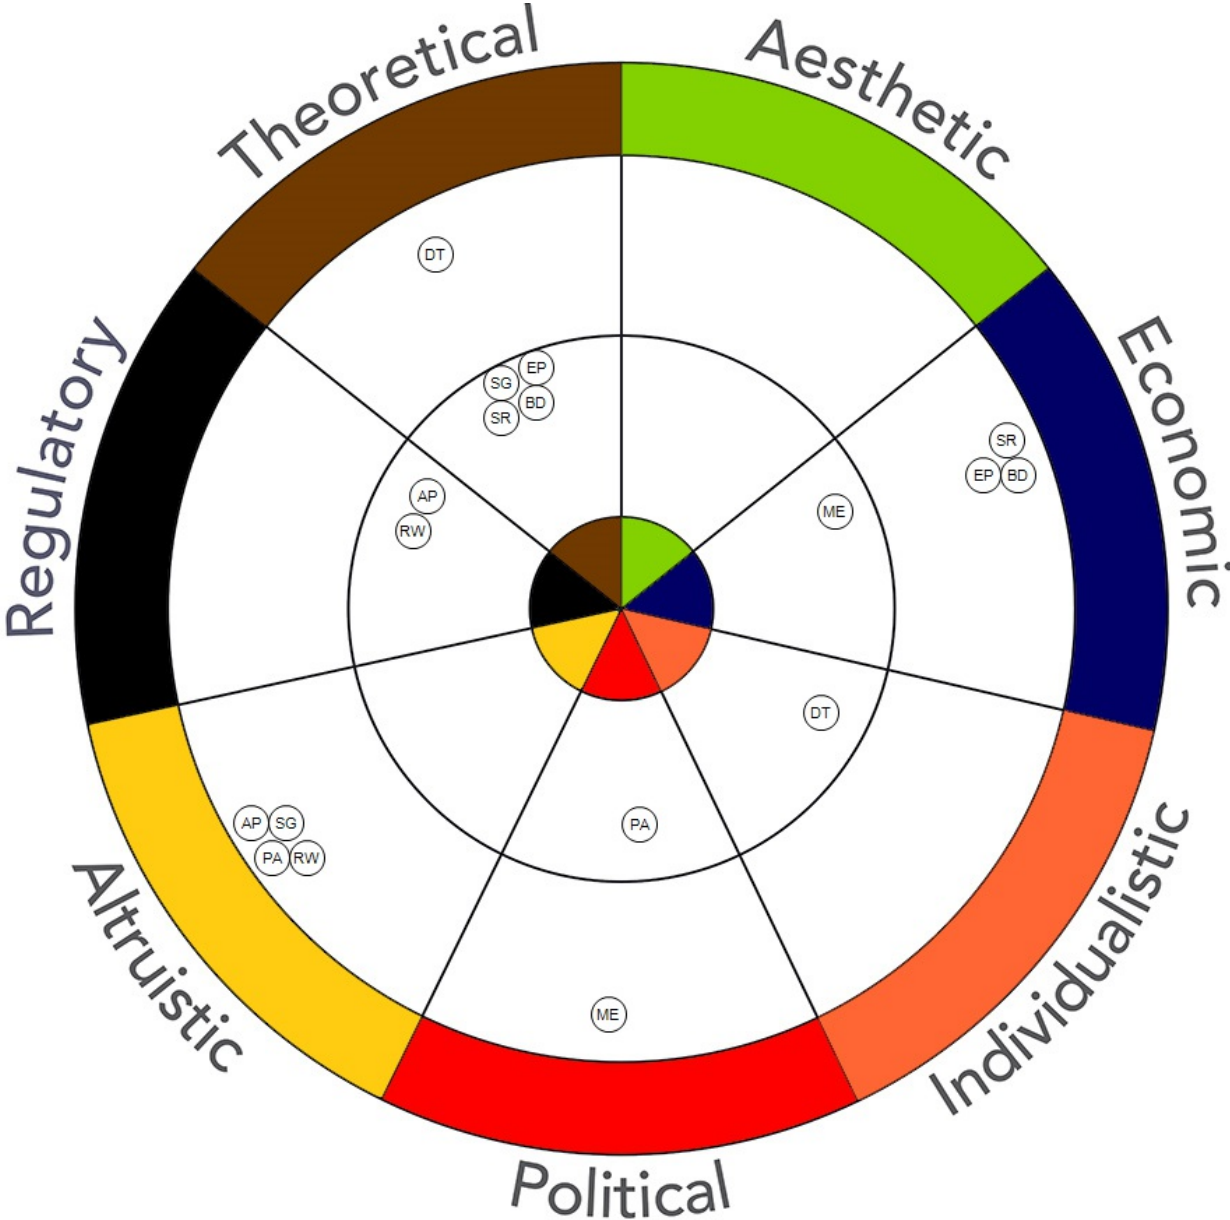

Motivators Group Graph

OUR DEMO LINKS

OUR DEMO LINKS

Initials	Name	Primary	Secondary
PA	Phillip Anthony	Altruistic	Political
BD	Beth Davis	Economic	Theoretical
ME	Mary Elliott	Political	Economic
SG	Steve Graham	Altruistic	Theoretical
AP	Alice Parsons	Altruistic	Regulatory
EP	Ed Peters	Economic	Theoretical
SR	Sally Rogers	Economic	Theoretical
DT	Dave Taylor	Theoretical	Individualistic
RW	Rebecca White	Altruistic	Regulatory